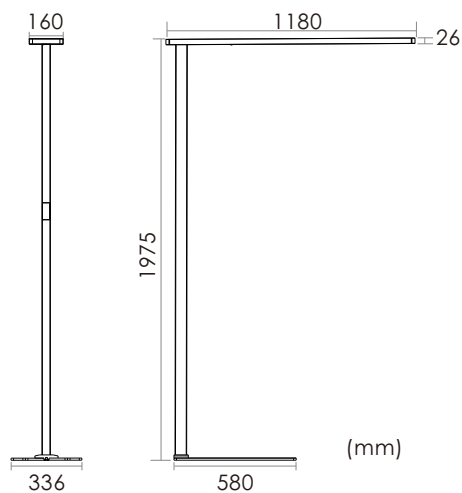

Lighting distribution cover two desks

5 years warranty

Application Areas

For personal offices, public offices and other office space.

Technical data

Item No.	BHIF-1911015-BD	BHIF-1911015-CD
Input Power	↑95W/15W↓	↑95W/15W↓
Input Voltage	AC200~240V	AC200~240V
Power Factor	≥0.9	≥0.9
Luminous Flux	↑12000lm/1700lm↓	↑10000lm/1500lm↓
UGR	<10	<10
Color Rendering Index	>80	>80
Life Time	L80(B10)50,000H	L80(B10)50,000H
Beam Angle	↑140°/80°↓ or ↑140°/50°↓	↑140°/80°↓ or ↑140°/50°↓
CCT	3000/4000/6000K	3000~6000K
Colour consistency SDCM	< 3	< 3
Dimming	Touch panel dimming	Touch panel dimming
Sensor	Daylight sensor Motion sensor	Daylight sensor Motion sensor
Housing Color	Silver/White	Silver/White
Fixture Materia	6063AL	6063AL
Protection Level	IP20	IP20
Storage Temperature	-40°C~+80°C	-40°C~+80°C
Working Temperature	-20°C~+45°C	-20°C~+45°C
Net Weight	17kg	17kg
Package size	2055*330*145mm	2055*330*145mm
20GP	280pcs	280pcs
40GP	570pcs	570pcs