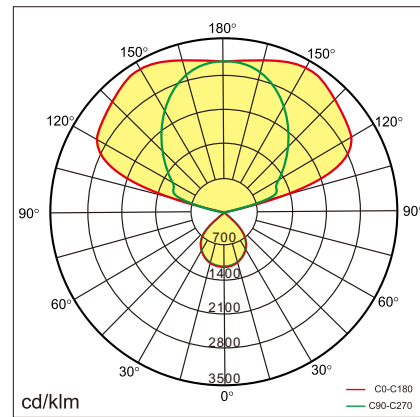

Features

Compact and quality appearance, patent design with rich texture and visual impact

High lumen efficiency reach to 120LM/W

80° beam angle direct light with perfect UGR control UGR less than 10

140° beam angle indirect light deliver a comfortable lighting for space

Lighting distribution cover two desks

5 years warranty

Application Areas

For personal offices, public offices and other office space.

Technical data

Item No.	BHIF-1911015-BD	BHIF-1911015-CD
Input Power	↑95W/15W↓	↑95W/15W↓
Input Voltage	AC200~240V	AC200~240V
Power Factor	≥0.9	≥0.9
Luminous Flux	↑12000lm/1700lm↓	↑10000lm/1500lm↓
UGR	<10	<10
Color Rendering Index	>80	>80
Life Time	L80(B10)50,000H	L80(B10)50,000H
Beam Angle	↑140°/80°↓ or ↑140°/50°↓	↑140°/80°↓ or ↑140°/50°↓
CCT	3000/4000/6000K	3000~6000K
Colour consistency SDCM	< 3	< 3
Dimming	Touch panel dimming	Touch panel dimming
Sensor	Daylight sensor Motion sensor	Daylight sensor Motion sensor
Housing Color	Silver/White	Silver/White
Fixture Materia	6063AL	6063AL
Protection Level	IP20	IP20
Storage Temperature	-40°C~+80°C	-40°C~+80°C
Working Temperature	-20°C~+45°C	-20°C~+45°C
Net Weight	17kg	17kg
Package size	2055*330*145mm	2055*330*145mm
20GP	280pcs	280pcs
40GP	570pcs	570pcs