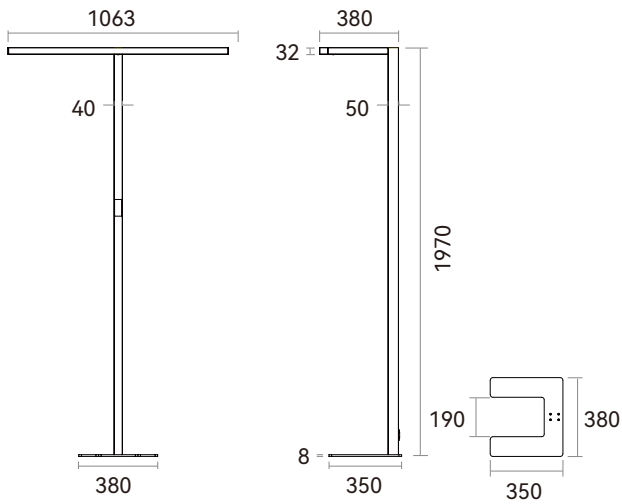

Technical data

Item No.	BROF2-1908020-BD	BROF2-1908020-CD
Input Power(±10%)	↑ 60W/20W ↓	
Input Voltage	AC200~240V	
Power Factor	≥0.9	
Luminous Flux(±10%)	↑ 9130lm/2454lm ↓	↑ 8800lm/2000lm ↓
UGR	<11	
Color Rendering Index	>80	
Life Time	L80(B10)50,000H	
Beam Angle	↑ 115°/60° ↓	
CCT(±200K)	3000/4000/6000K	3000-5700K
Colour consistency SDCM	< 3	
Dimming	Touch panel dimming	
Sensor	Daylight sensor & Motion sensor	
Housing Color	Silver / White / Black	
Fixture Materia	6063AL	
Protection Level	IP20	
Storage Temperature	-40°C~+80°C	
Working Temperature	-20°C~+45°C