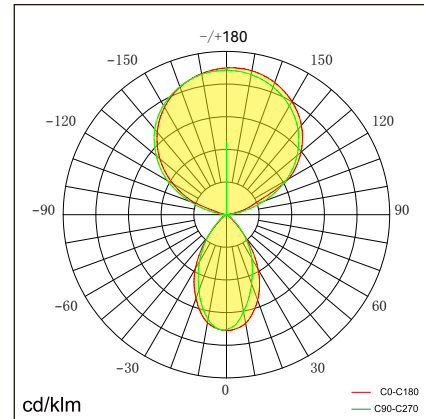

Technical data

Item No.	BROF2-1908020-BD	BROF2-1908020-CD
Input Power(±10%)	↑ 60W/20W ↓	
Input Voltage	AC200~240V	
Power Factor	≥0.9	
Luminous Flux(±10%)	↑ 9130lm/2454lm ↓	↑ 8800lm/2000lm ↓
UGR	<11	
Color Rendering Index	>80	
Life Time	L80(B10)50,000H	
Beam Angle	↑ 115°/60° ↓	
CCT(±200K)	3000/4000/6000K	3000-5700K
Colour consistency SDCM	< 3	
Dimming	Touch panel dimming	
Sensor	Daylight sensor & Motion sensor	
Housing Color	Silver / White / Black	
Fixture Materia	6063AL	
Protection Level	IP20	
Storage Temperature	-40°C~+80°C	
Working Temperature	-20°C~+45°C