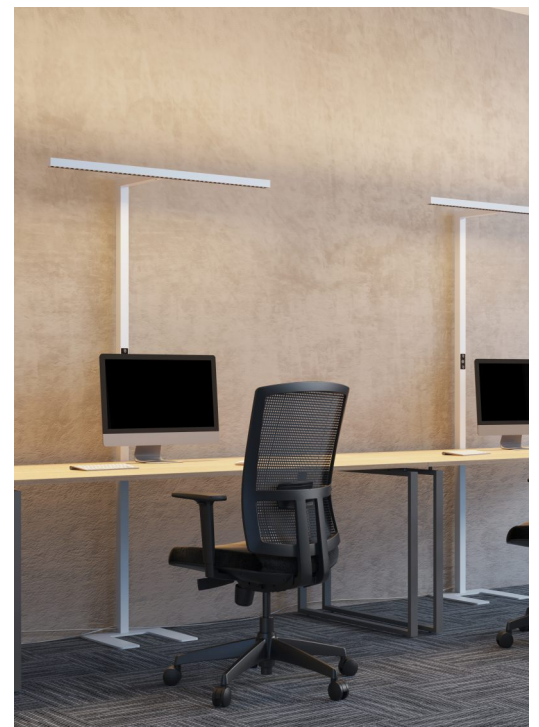

Application Areas

Open-plan office, individual office, etc.