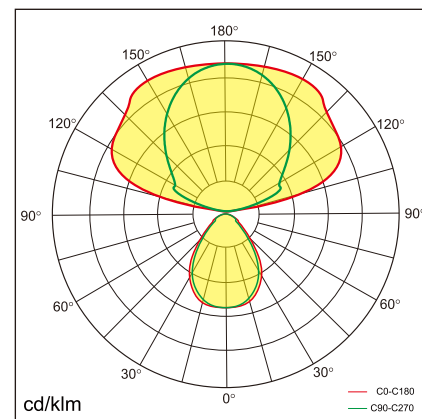

Features

Compact and quality appearance, patent design with rich texture and visual impact

High lumen efficiency reach to 120LM/W

85° beam angle direct light with perfect UGR control UGR less than 14

140° beam angle indirect light deliver a comfortable lighting for space

Lighting distribution cover two desks

5 years warranty

Application Areas

For personal offices, public offices and other office space.

Technical data

Item No.	BOFF-1910025-BD	BOFF-1910025-CD
Input Power	↑75W/25W↓	↑75W/25W↓
Input Voltage	AC200~240V	AC200~240V
Power Factor	≥0.9	≥0.9
Luminous Flux	↑9500lm/2500lm↓	↑8250lm/2250lm↓
UGR	<14	<14
Color Rendering Index	>80	>80
Life Time	L80(B10)50,000H	L80(B10)50,000H
Beam Angle	↑140°/85°↓	↑140°/85°↓
CCT	3000/4000/6000K	3000~6000K
Colour consistency SDCM	< 3	< 3
Dimming	Touch panel dimming	Touch panel dimming
Sensor	Daylight sensor Motion sensor	Daylight sensor Motion sensor
Housing Color	Silver/White	Silver/White
Fixture Materia	6063AL	6063AL
Protection Level	IP20	IP20
Storage Temperature	-40°C~+80°C	-40°C~+80°C
Working Temperature	-20°C~+45°C	-20°C~+45°C
Net Weight	16kg	16kg
Package size	2055*330*145mm	2055*330*145mm
20GP	245pcs	245pcs
40GP	540pcs	540pcs