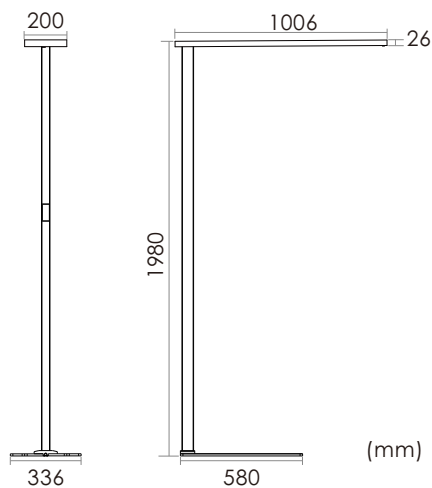

Features

Compact and quality appearance, patent design with rich texture and visual impact

High lumen efficiency reach to 120LM/W

85° beam angle direct light with perfect UGR control UGR less than 14

140° beam angle indirect light deliver a comfortable lighting for space

Lighting distribution cover two desks

5 years warranty

Application Areas

For personal offices, public offices and other office space.

Technical data

Item No.	BOFF-1910025-BD	BOFF-1910025-CD
Input Power	↑75W/25W↓	↑75W/25W↓
Input Voltage	AC200~240V	AC200~240V
Power Factor	≥0.9	≥0.9
Luminous Flux	↑9500lm/2500lm↓	↑8250lm/2250lm↓
UGR	<14	<14
Color Rendering Index	>80	>80
Life Time	L80(B10)50,000H	L80(B10)50,000H
Beam Angle	↑140°/85°↓	↑140°/85°↓
CCT	3000/4000/6000K	3000~6000K
Colour consistency SDCM	< 3	< 3
Dimming	Touch panel dimming	Touch panel dimming
Sensor	Daylight sensor Motion sensor	Daylight sensor Motion sensor
Housing Color	Silver/White	Silver/White
Fixture Materia	6063AL	6063AL
Protection Level	IP20	IP20
Storage Temperature	-40°C~+80°C	-40°C~+80°C
Working Temperature	-20°C~+45°C	-20°C~+45°C
Net Weight	16kg	16kg
Package size	2055*330*145mm	2055*330*145mm
20GP	245pcs	245pcs
40GP	540pcs	540pcs