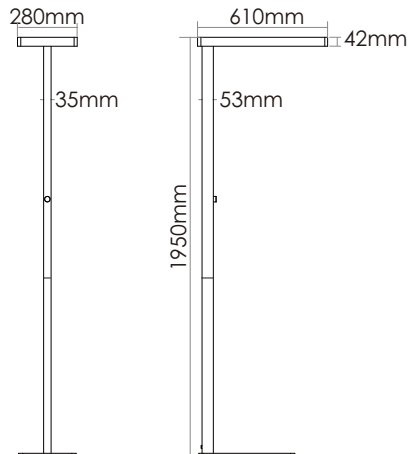

Inheriting classic design, round corner structure, perfect assembly details makes exquisite appearance with rich texture. The product emits downwards and adopts a diffuser plate of a microprism structure to realize an anti-glare function, the beam angle is about 90 degrees, the upward beam angle is 110 degrees. DIY assembly, no need professionals, portable on the side of the desktop, easy installation, flexible using. Typical value is 110LM/W, flicker free, KNOB dimming, 50% DIRECT / 50% INDIRECT synchronous dimming control, and other intelligent control like motion sensor and day light sensor, etc. The main materials are aluminum profiles, steel and PMMA. With cuttable pole. The item is especially designed for WHOLESALER sales channels.

5 years warranty

Application Areas

For personal offices, public offices and other office space.

Technical data

Item No.	BHOJ-1906030-BN	BHOJ-1906030-BM	BHOJ-1906030-BD
Input Power	↑30W/30W↓	↑30W/30W↓	↑30W/30W↓
Input Voltage	AC200~240V	AC200~240V	AC200~240V
Power Factor	≥0.9	≥0.9	≥0.9
Luminous Flux	↑3500lm/3100lm↓	↑3500lm/3100lm↓	↑3500lm/3100lm↓
UGR	<17	<17	<17
Color Rendering Index	>80	>80	>80
Life Time	L80(B10)50,000H	L80(B10)50,000H	L80(B10)50,000H
Beam Angle	↑110°/90°↓	↑110°/90°↓	↑110°/90°↓
CCT	3000/4000/6000K	3000/4000/6000K	3000/4000/6000K
Colour consistency SDCM	< 3	< 3	< 3
Dimming	Knobdimming	Knobdimming	Knobdimming
Sensor	NO	Motion sensor	Daylight sensor Motion sensor
Housing Color	Silver/White	Silver/White	Silver/White
Fixture Materia	6063AL	6063AL	6063AL
Protection Level	IP20	IP20	IP20
Storage Temperature	-40°C~+80°C	-40°C~+80°C	-40°C~+80°C
Working Temperature	-20°C~+45°C	-20°C~+45°C	-20°C~+45°C
Net Weight	12.5kg	12.5kg	12.5kg
Package size	1210*500*120mm	1210*500*120mm	1210*500*120mm
20GP	350pcs	350pcs	350pcs
40GP	730pcs	730pcs	730pcs