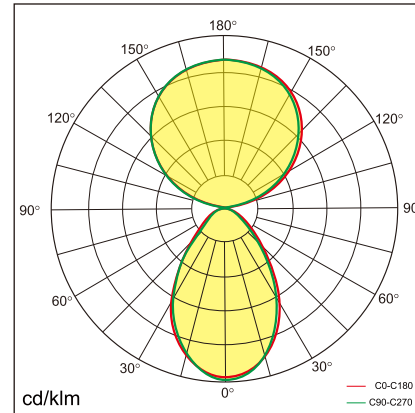

Technical data

Item No.	BHOJ-1906030-BN	BHOJ-1906030-BM	BHOJ-1906030-BD
Input Power	↑30W/30W↓	↑30W/30W↓	↑30W/30W↓
Input Voltage	AC200~240V	AC200~240V	AC200~240V
Power Factor	≥0.9	≥0.9	≥0.9
Luminous Flux	↑3500lm/3100lm↓	↑3500lm/3100lm↓	↑3500lm/3100lm↓
UGR	<17	<17	<17
Color Rendering Index	>80	>80	>80
Life Time	L80(B10)50,000H	L80(B10)50,000H	L80(B10)50,000H
Beam Angle	↑110°/90°↓	↑110°/90°↓	↑110°/90°↓
CCT	3000/4000/6000K	3000/4000/6000K	3000/4000/6000K
Colour consistency SDCM	< 3	< 3	< 3
Dimming	Knobdimming	Knobdimming	Knobdimming
Sensor	NO	Motion sensor	Daylight sensor Motion sensor
Housing Color	Silver/White	Silver/White	Silver/White
Fixture Materia	6063AL	6063AL	6063AL
Protection Level	IP20	IP20	IP20
Storage Temperature	-40°C~+80°C	-40°C~+80°C	-40°C~+80°C
Working Temperature	-20°C~+45°C	-20°C~+45°C	-20°C~+45°C
Net Weight	12.5kg	12.5kg	12.5kg
Package size	1210*500*120mm	1210*500*120mm	1210*500*120mm
20GP	350pcs	350pcs	350pcs
40GP	730pcs	730pcs	730pcs